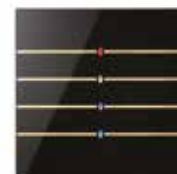

BX-QKB-Chrome

BX-RKBG

BX-QKBG

BX-RKB-Gold

BX-QKW-Gold

BX-RKWG-Gold

BX-QKBG-Gold

Puoi customizzare Qubik Glass su richiesta